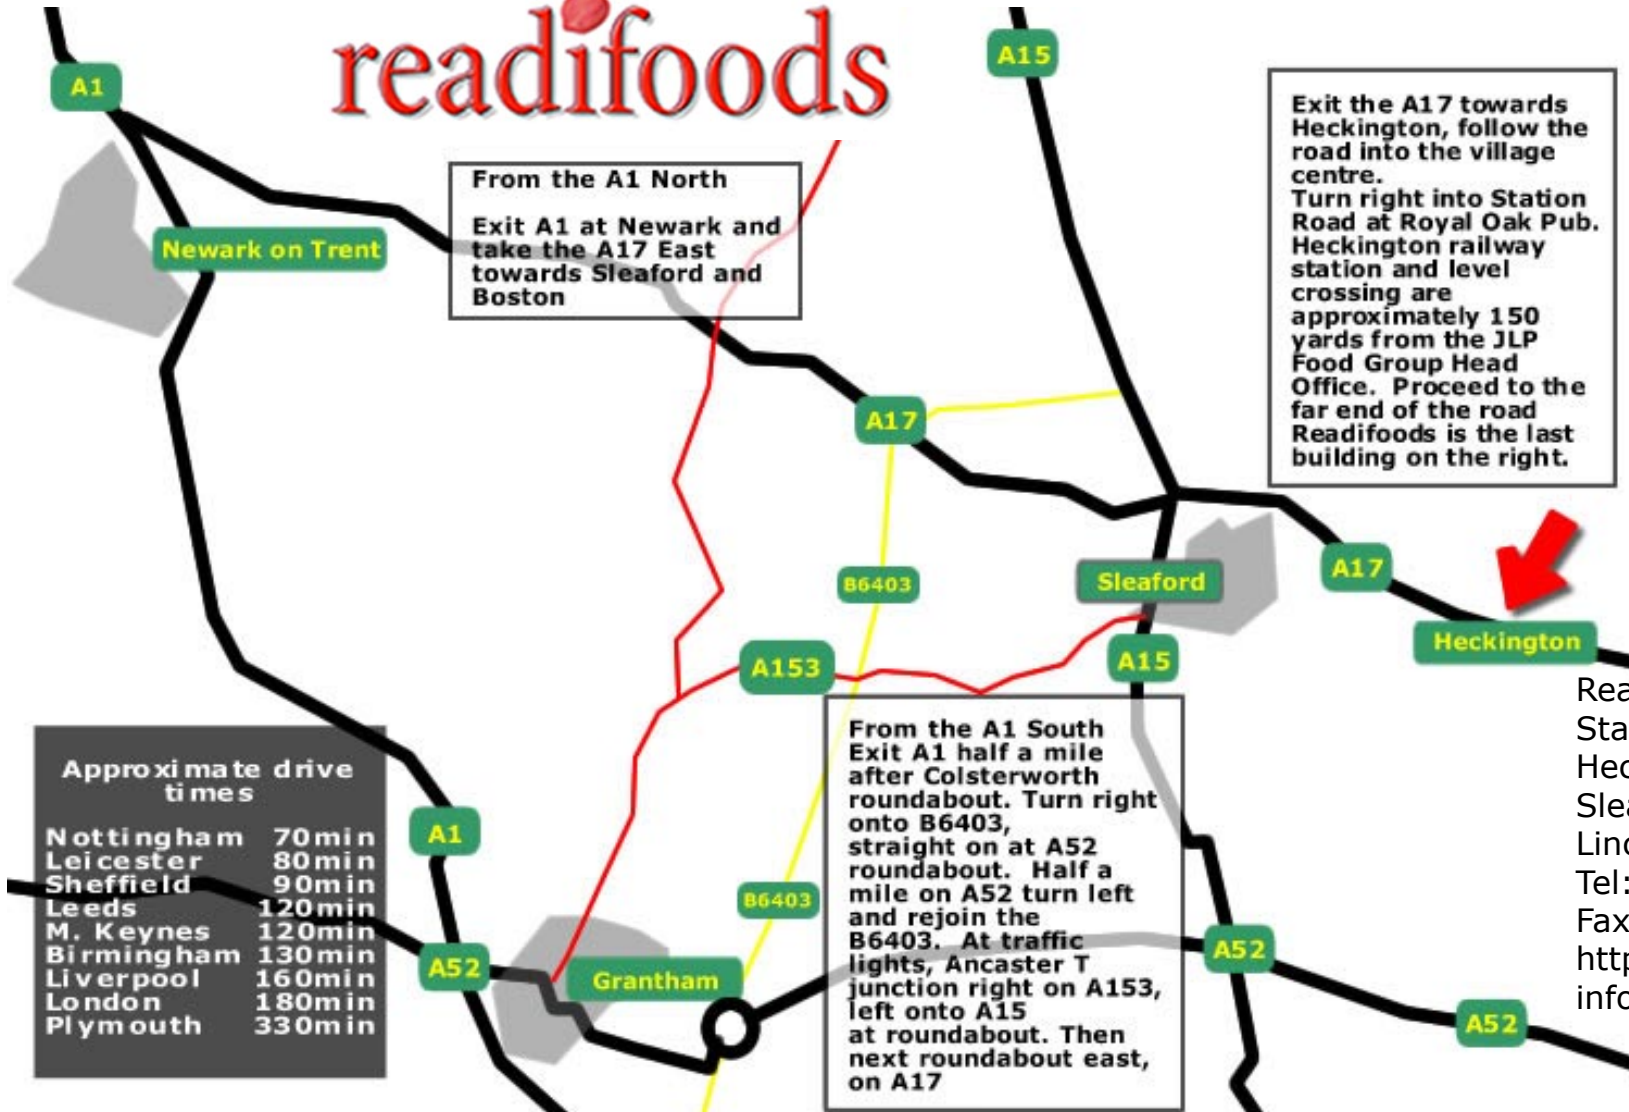

readifoods

From the A1 North
Exit A1 at Newark and take the A17 East towards Sleaford and Boston

Exit the A17 towards Heckington, follow the road into the village centre. Turn right into Station Road at Royal Oak Pub. Heckington railway station and level crossing are approximately 150 yards from the JLP Food Group Head Office. Proceed to the far end of the road Readifoods is the last building on the right.

From the A1 South
Exit A1 half a mile after Colsterworth roundabout. Turn right onto B6403, straight on at A52 roundabout. Half a mile on A52 turn left and rejoin the B6403. At traffic lights, Ancaster T junction right on A153, left onto A15 at roundabout. Then next roundabout east, on A17

Approximate drive times	
Nottingham	70min
Leicester	80min
Sheffield	90min
Leeds	120min
M. Keynes	120min
Birmingham	130min
Liverpool	160min
London	180min
Plymouth	330min

Readifoods Limited
Station Road,
Heckington.
Sleaford.
Lincolnshire NG34 9JH
Tel: 01529 461551
Fax: 01529 469286
<http://www.readifoods.com>
info@readifoods.com